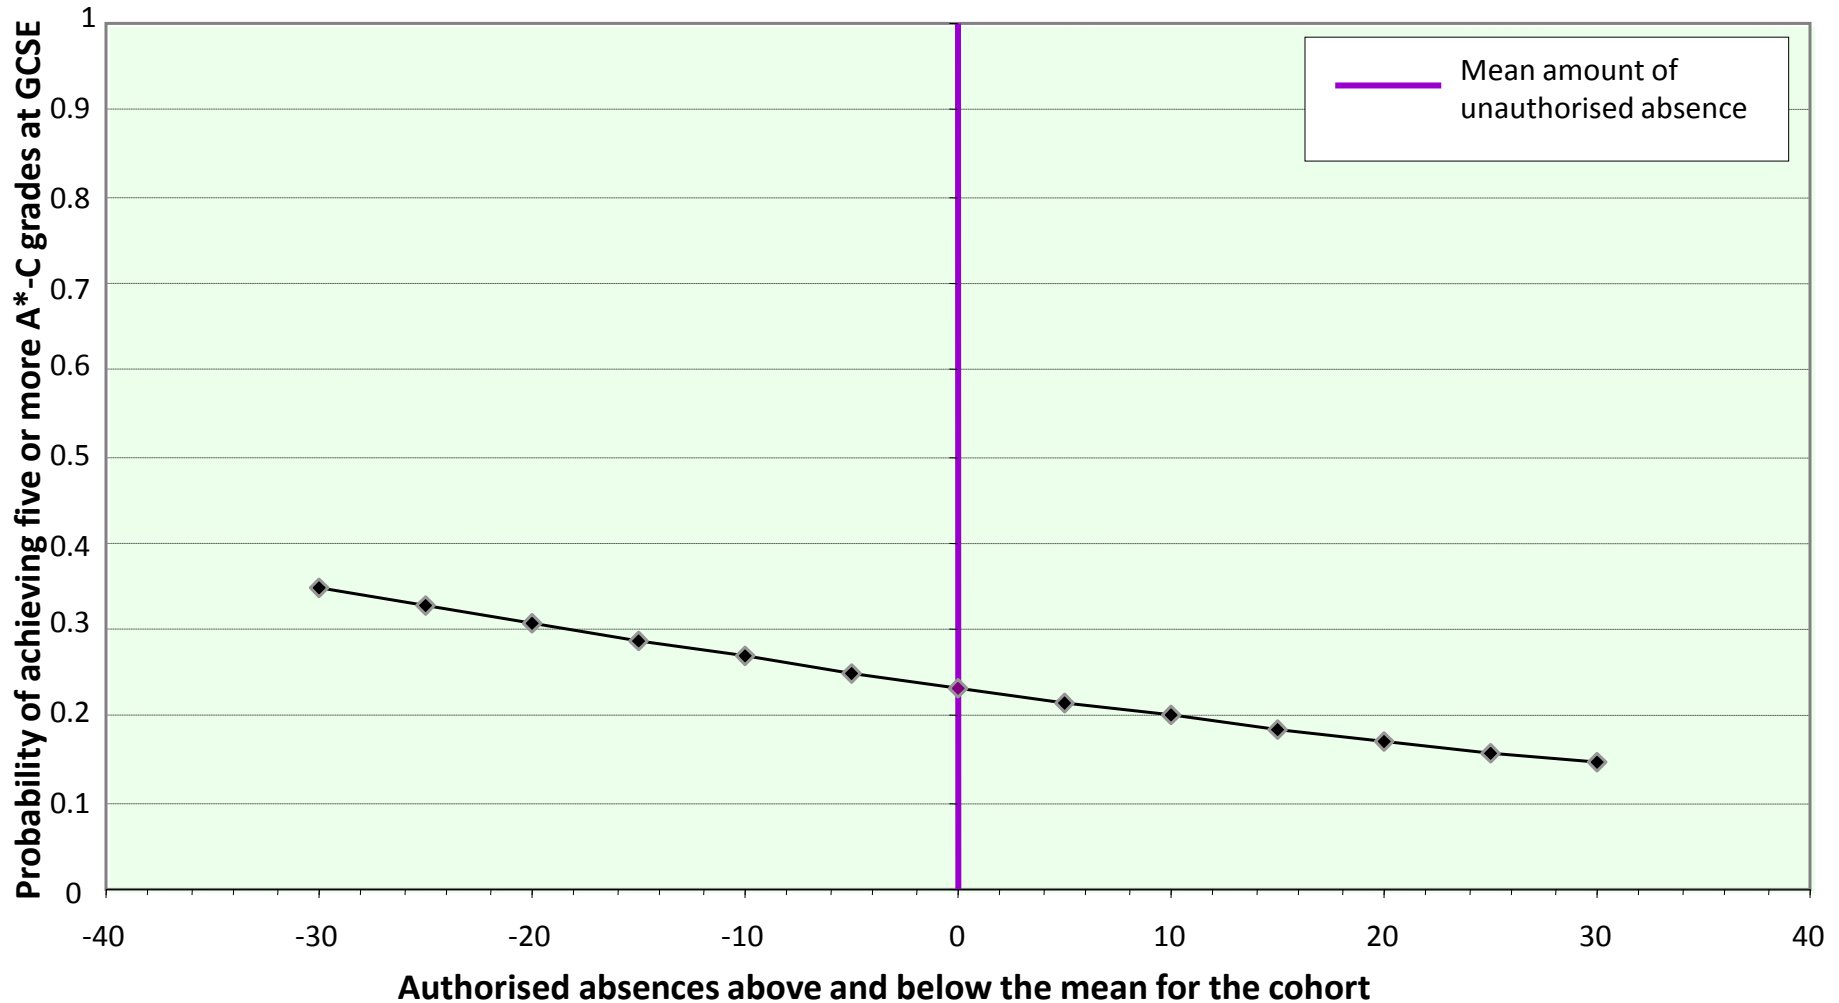

Effect of authorised absence on student attainment